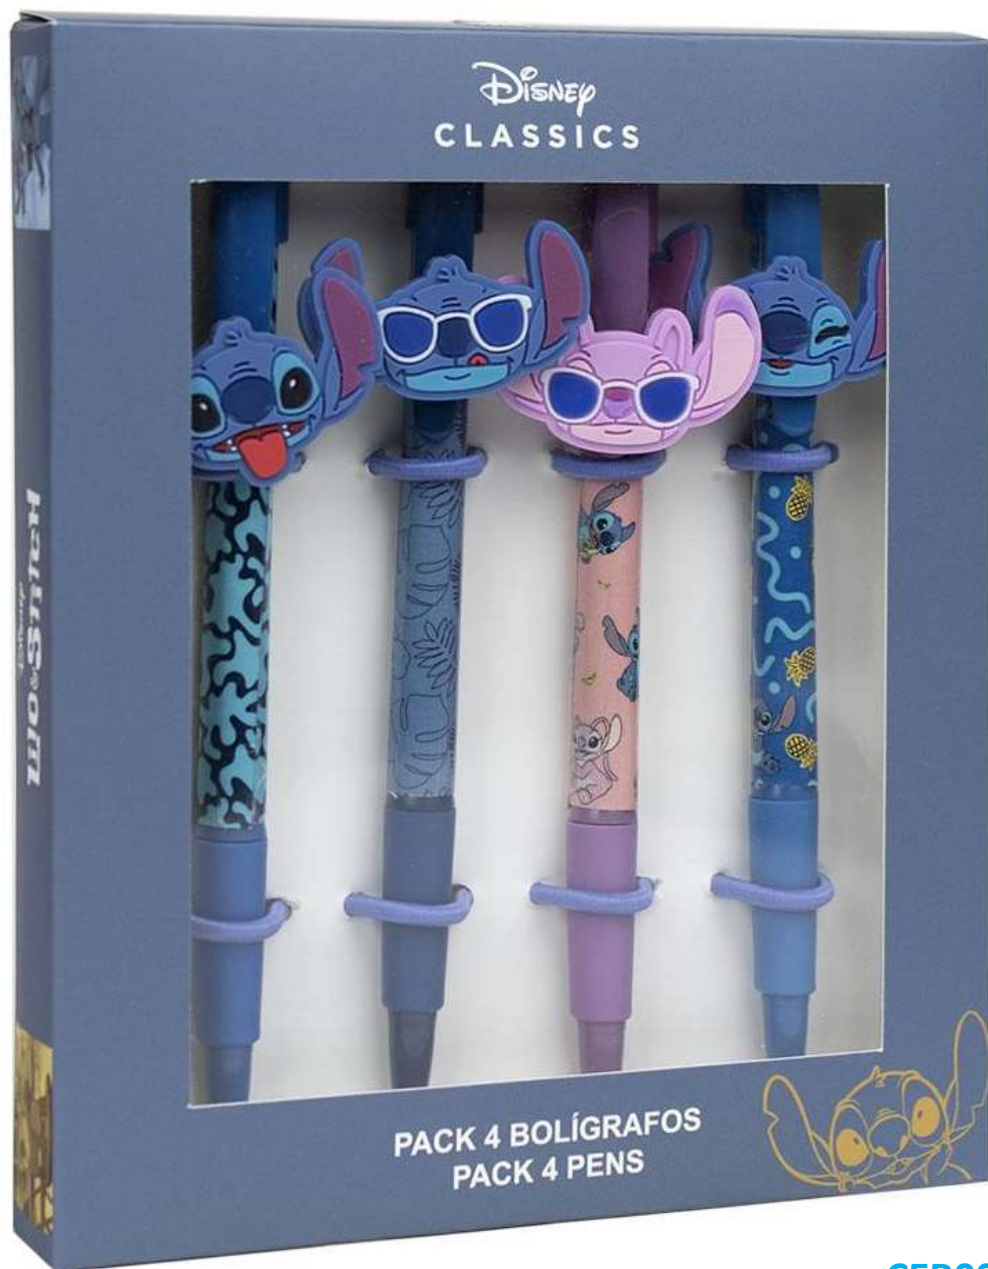

Cerdá

LIFE'S LITTLE MOMENTS

CALZINE E
CANCELLERIA

JOLLY 3

CER0001

ESP 12 SET 4 CALZINE IN BARATTOLO
SALVADANAIO PERSONAGGI ASSORTITI

CER0002
CF 4 SET 4 MINI EVIDENZIA TORI
PERSONAGGI ASSORTITI

CER0003
CF 4 SET 4 PENNE
PERSONAGGI ASSORTITI

SET 4 PENS

SET 4 PENS

SET: A5 NOTEBOOK + CLIP BINDER + CLIPS + PEN + WASHI TAPE

CER270000371
SET CANCELLERIA STITCH

CER2700001547
SET CANCELLERIA LOTSO TOY STORY